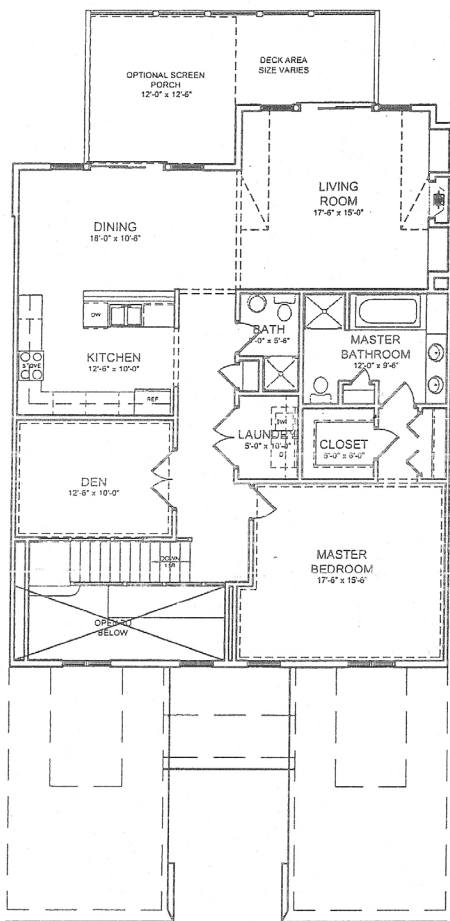

LIVING LEVEL