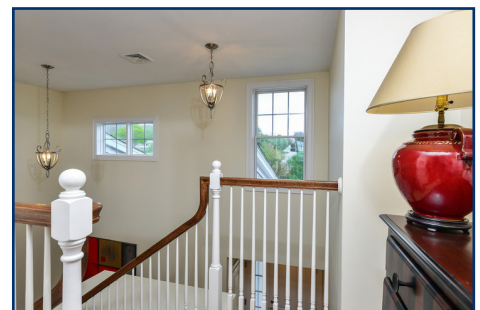

LOWER LEVEL

Price: $469,000
Taxes: $7,535/year
Condo Fee: $369 month

- Forced Air Heat
- Central Air
- Public Water & Sewer